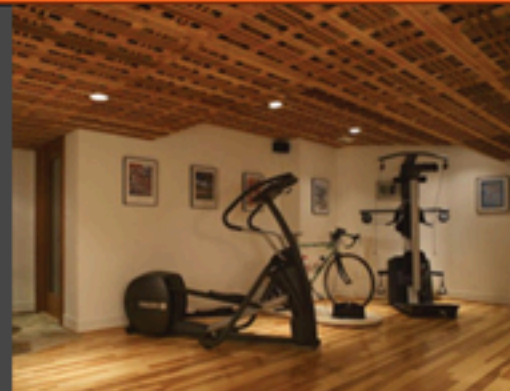

AFTER
WORK,
WORK-
OUT